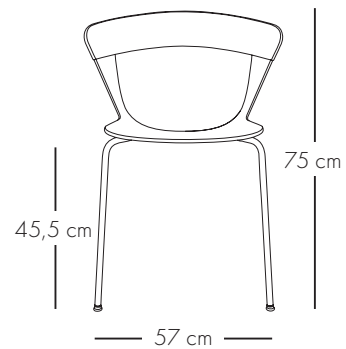

MUNDO

Design by Susanne Grønlund

- Seat shell:** Beech, varnished standard colours, lacquer oak, smoked oak, ash black, walnut or macassar.
- Frame Standard:** Chrome
- Frame lacquered:** White, black, red, or matt alu
- Size:** Height: 75 cm
Width: 57 cm
Seat height: 45,5 cm
Seat depth: 53 cm
- Ash black
Oak, lacquer
Smoked oak
Walnut, lacquer
Macassar, lacquer