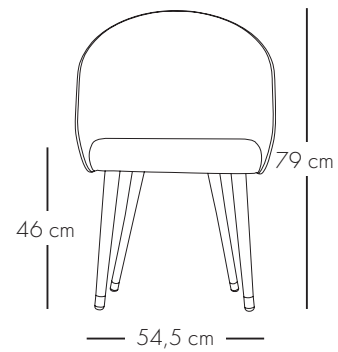

ME DINING CHAIR

Design by Marco Evaristi

-
- Seat shell:** Oak, walnut or ash black
- Legs:** Oak, walnut or ash black
- Seat upholstered:** Fabric or leather
- Size:** Height: 79 cm
Width: 54,5 cm
Seat height: 46 cm
Seat depth: 37 cm