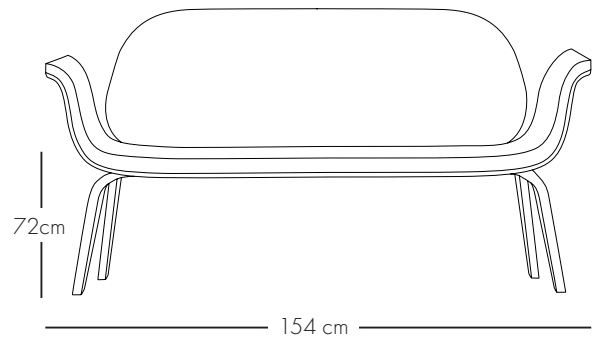

# HERMANN SOFA

Design by mencke&vagnby

- 
- Sofa:** Oak, oak black, walnut, elm or pine
- Legs:** Oak, oak black, walnut
- Size:** Length/width: 154/55 cm  
Seat height/seat depth: 72/43 cm  
Partly upholstered with fabric or leather