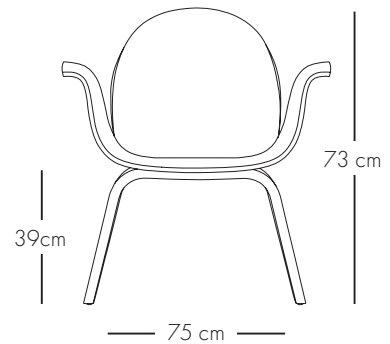

# HERMANN LOUNGE CHAIR

Design by mencke&vagnby

**Seat shell:** 9 layers/1.2 mm PEFC-certified veneer

**Veneer:** Oak, oak black, walnut

**Frame:** Oak, oak black, walnut

**Swivel frame:** Chrome or black

**Size:** Height: 73 cm  
Width: 75 cm  
Seat height: 39 cm  
Seat depth: 45 cm

Partly upholstered (seat/back inside)

For more information please ask for pricelist