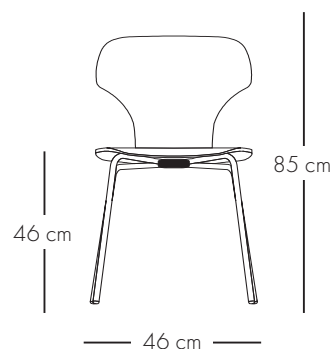

Category: Stackable up to 12 units.

Standard colour: 

Seat shell: 9 layers/1.2 mm PEFC-certified veneer

Foam: 60 kg/12mm CMHR

Frame: 16 mm seamless steel tube

Frame Standard: Chrome

Frame lacquered: White, black, yellow, red, blue or matt alu

Size: Height: 85 cm
Width: 46 cm
Seat height: 46 cm
Seat depth: 37 cm
Available with armrest

Varnished beech
Varnished standard colours
Varnished ash/cherry/maple/oak/walnut or
Stained beech
Varnished elm, pine or wengé stained on ash
Laminate